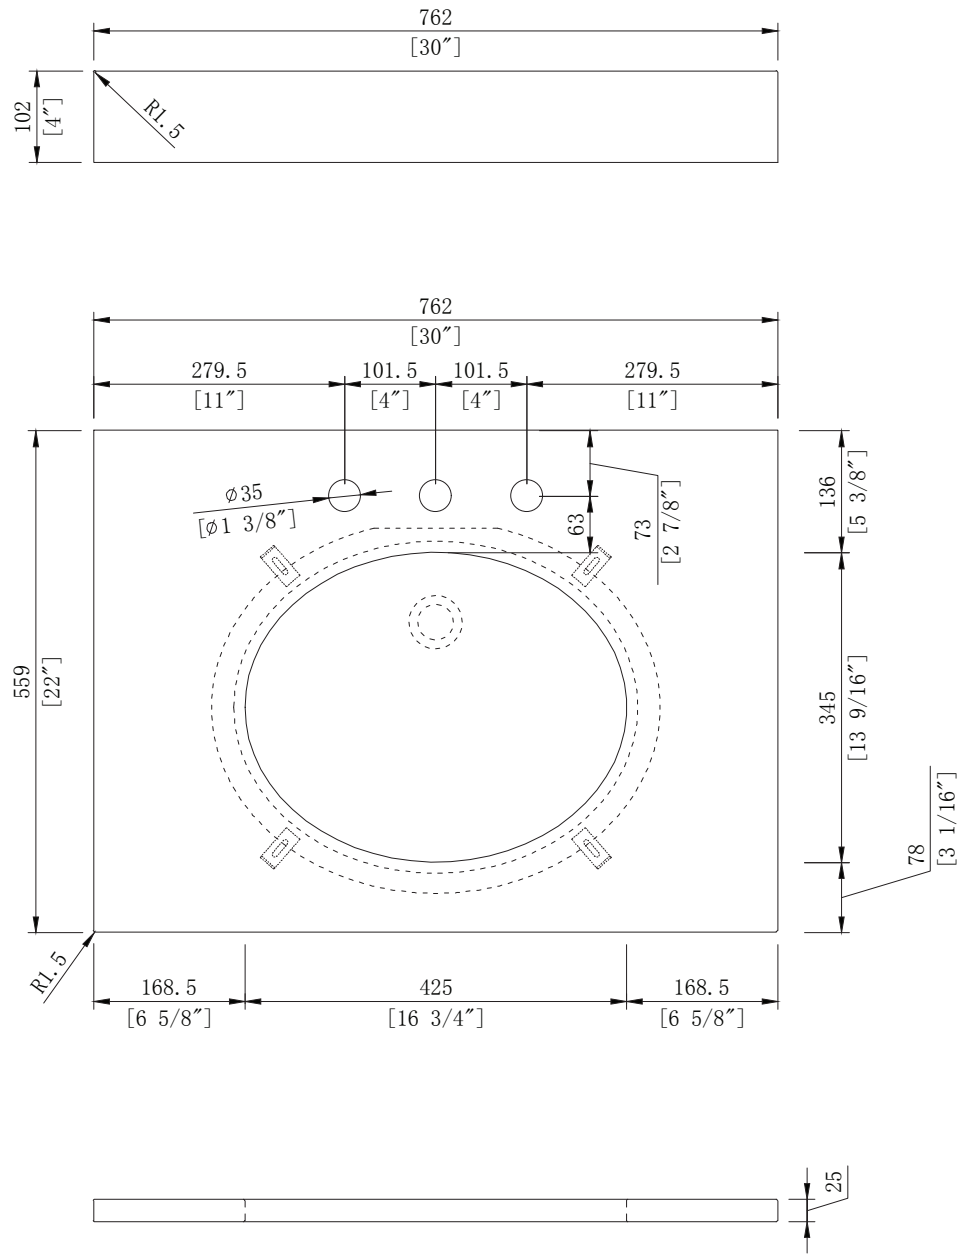

WATER CREATION

MODEL: CW-QUEEN30

MODEL: CW-QUEEN30

MODEL: CW-QUEEN30

MODEL: CW-QUEEN30

MODEL: F2-0009