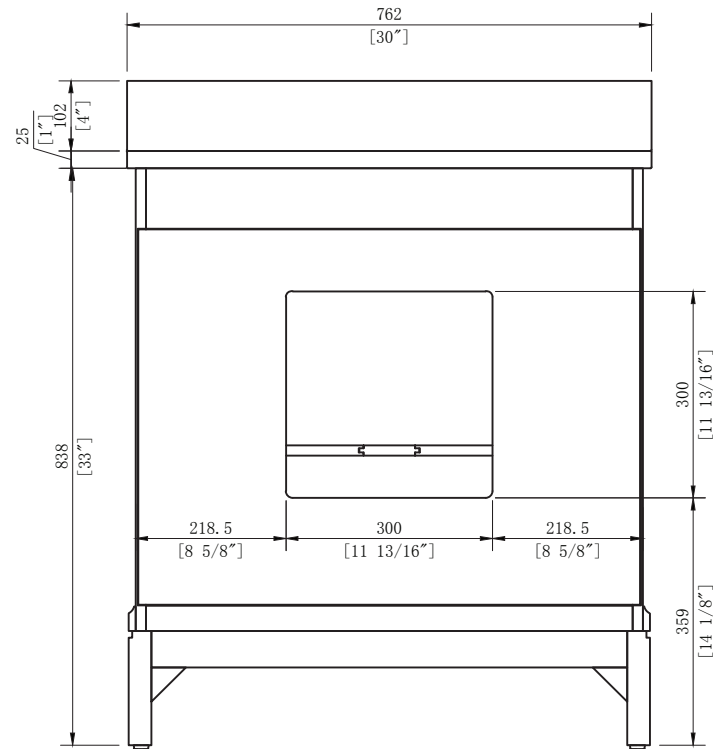

WATER CREATION

MODEL: CW-QUEEN30

MODEL: CW-QUEEN30

MODEL: CW-QUEEN30

MODEL: CW-QUEEN30

MODEL: F2-0009